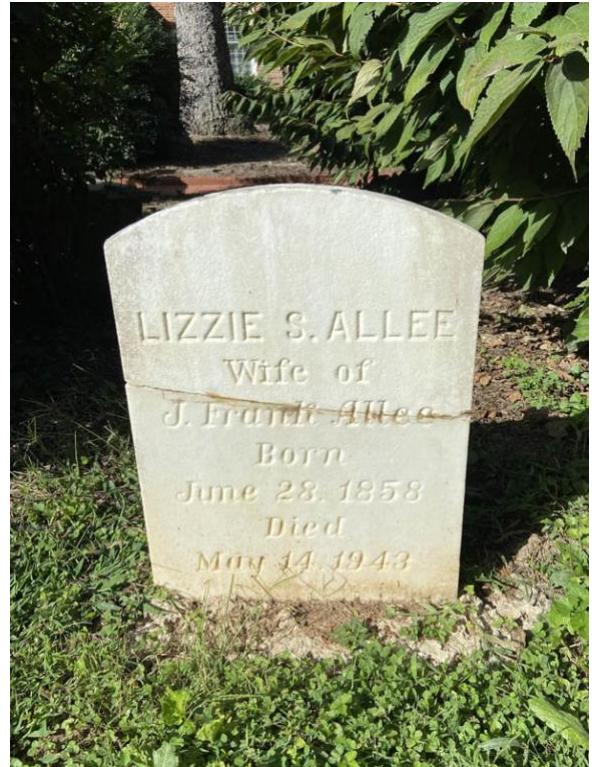

Christ Episcopal Church Cemetery Inventory

State and Water Streets, Dover DE 19903

Lot Number: 300 Space: G 52 B

Find A Grave # 7508717

Name: **Allee, Elizabeth "Lizzie" Stevens**

Birth date: June 28, 1858 Death date: May 14, 1943 Burial Date: May 17, 1943 Age: 85
B. Camden, DE

Siblings: Emma Stevens (1862-); Frank H. Stevens (1868-);

Residence: Dover, DE

Cause of death/Burial/Obituary:

Service/occupation information:

Officiate:

Lot Owner:

Inscription:

Lizzie S. Allee
Wife of
J. Frank Allee
Born
June 28, 1858
Died
May 14, 1943

Footstone: L. S. A.

DIMENSIONS: H 24" x W 18" x D 2"

Footstone: H 10' X W 10" x D 2"

STYLE: headstone + footstone

Condition: Cleaned summer 2021; earlier repair visible - horizontal break

Inventory date: March 30, 2019 Recorder: Ted George