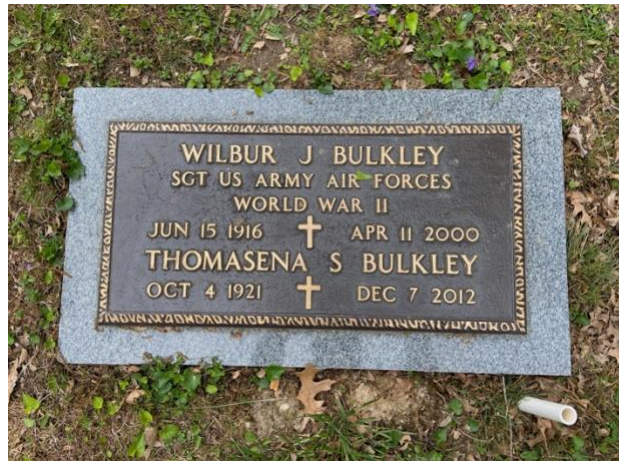

Christ Episcopal Church Cemetery Inventory

State and Water Streets, Dover DE 19903

Lot Number: 106 Space: C2

Find A Grave # 127306823

Name: **Bulkley, Thomasena Boyd Schilder**

Birth date: October 4, 1921 Death date: December 7, 2012 Burial Date: December 13, 2012 Age: 91
b. Philadelphia PA

Service/occupation information:

Officiate: Celeste O. Cox

Lot Owner: Mr. & Mrs. Wilbur J. Bulkley; C 1 & C 2

Marker: Shared with husband

Inscription:

Wilbur J Bulkley
Sgt. US Army Air Forces
World War II
Jun 15, 1916 + Apr 11, 2000
Thomasena Bulkley
Oct. 4, 1921 + Dec. 7, 2012

DIMENSIONS: H 16" x W 29" x D 0

STYLE: Metal plaque set on granite

Inventory date: April 30, 2020 Recorder: Nancy Quinn