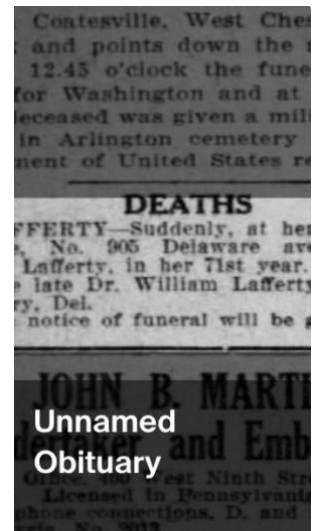

Inscription: north side

Mary Lafferty  
Daughter of W. L. + R. W. Lafferty  
Born Sept. 10, 1844  
Died April 19, 1918

DIMENSIONS: H approx.120" x W 32" x D 32"

STYLE: family monument - monolith

Repairs needed: Cleaning