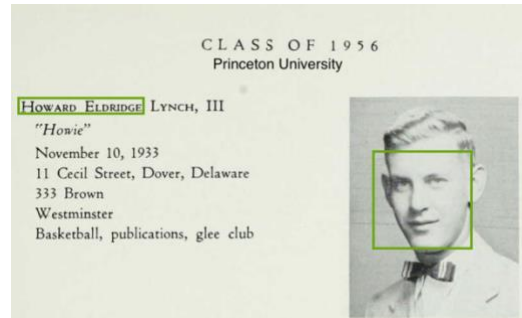

Retrieved from ancestry.com on February 7, 2021

Princeton University yearbook, 1956