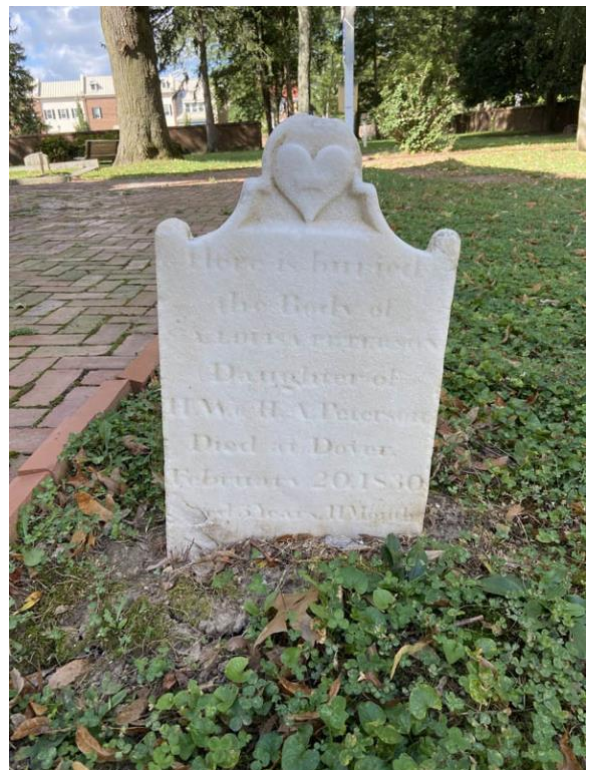

DIMENSIONS: H 22" x W 14" x D 2"

STYLE: headstone: has heart at top

Repairs needed : cleaned 2022

Before cleaning