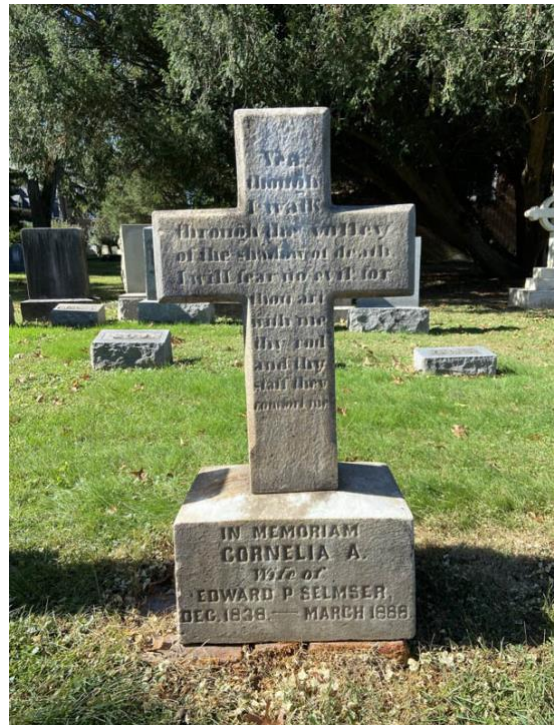

Inscription:

Yea
though
I walk
through the valley
of the shadow of death
I will fear no evil for
thou art
with me
thy rod
and thy
staff they
comfort me

Base:

In Memoriam
Cornelia A.
Wife of
Edward P. Selmser
Dec. 1838 - March 1888

DIMENSIONS: H 46" x W 20" x D 14"

STYLE: headstone - cross on a base

Repairs needed: Cleaned fall 2021

Inventory date: August 2, 2020 Recorder: Nancy Quinn